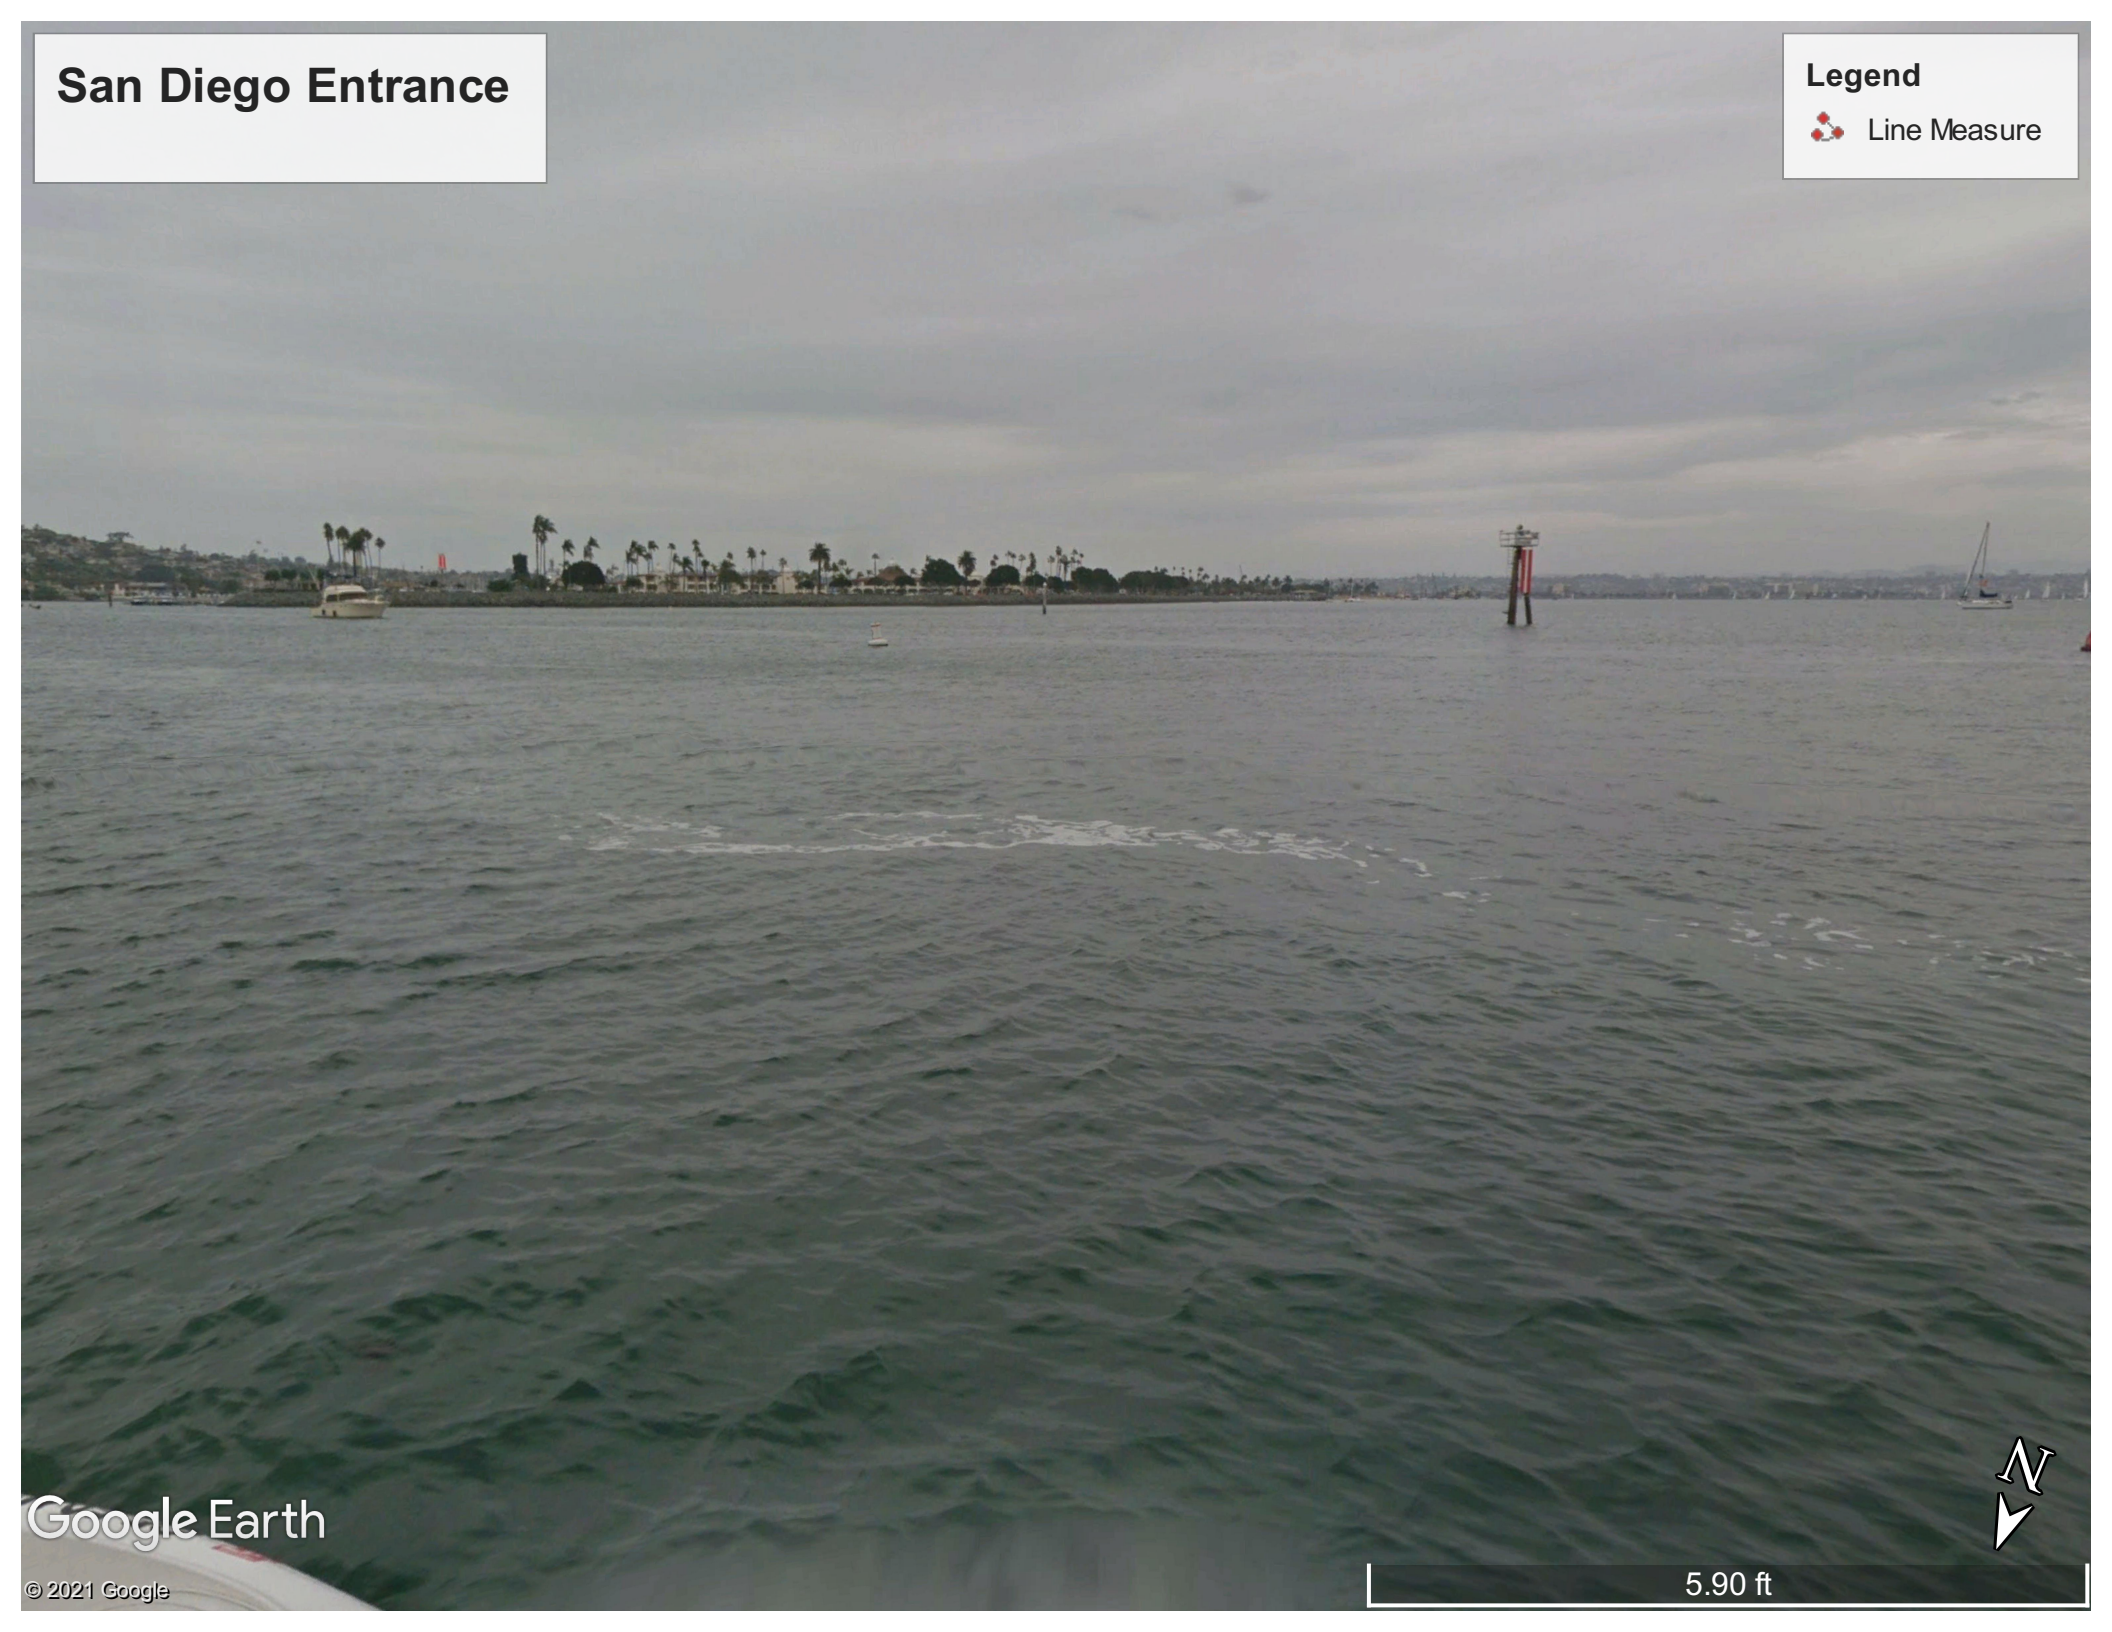

BLACK DIAMOND MARKER

Untitled Map

Write a description for your map.

Legend

-  Antenna Array Center
-  Line Measure

Antenna Array Center

LIFEGUARD TOWER ON STATE BEACH
MAGNETIC

San Diego Entrance

Legend

 Line Measure

5
MPH